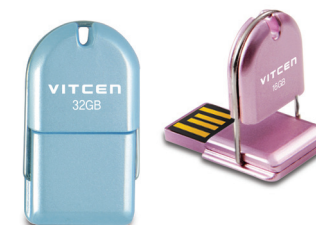

VITCEN

Vitcen is platform for joy. You will find another delight.

Luce Slide

Ultra slim size
Stylish black high glossy design
Aluminum or Mirror deco highlights its unique design

- Type : Retractable Connector Plug(COB)
- Capacities : 2, 4, 8, 16, 32GB
- Transfer Rate : MAX Read(18MB/sec), Write(12MB/sec)
- Dimensions : 32 X 16 X 5mm (L X W X T)
- Special feature : Password, Partition, Format function, Waterproof
- USB 2.0 / 1.1 Compatibility
- Color : Black, White
- Includes Keychain

Stella Swing

Super light & slim
"Never lose the cap" swing design
Keep your private information by security function

- Type : Smallest Swivel design(COB)
- Capacities : 2, 4, 8, 16, 32GB
- Transfer Rate : MAX Read(18MB/sec), Write(12MB/sec)
- Dimensions : 38,8 X 15,6 X 7,3mm (L X W X T)
- Special feature : Password, Partition, Format function, Waterproof
- USB 2.0 / 1.1 Compatibility
- Color : Black, White
- Includes Keychain

Uro mini

Extra cap for 2-ways concept
Adjust private section by password
Black & white high glossy

- Type : Cap Type (SMT)
- Capacities : 2, 4, 8, 16GB
- Transfer Rate : MAX Read(17MB/sec), Write(8MB/sec)
- Dimensions : 40,7 X 17,8 X 8,7mm (L X W X T, Cap Include)
- Special feature : Password, Partition, Format function
- USB 2.0 / 1.1 Compatibility
- Color : Black, White
- Includes Keychain

Luce Swing

Give fun usage "Spoon & Fork"
Extremely lightweight
Private function

- Type : Swivel design(SMT)
- Capacities : 2, 4, 8, 16GB
- Transfer Rate : MAX Read(17MB/sec), Write(8MB/sec)
- Dimensions : 49,5 X 16,6 X 6,4mm (L X W X T)
- Special feature : Password, Partition, Format function
- USB 2.0 / 1.1 Compatibility
- Color : White
- Includes Keychain